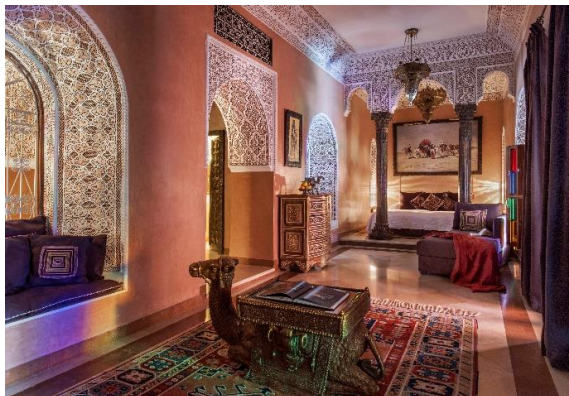

ROOMS AND SUITES

28 rooms and suites each featuring its own decoration mingling sophistication and elegance of an intimate atmosphere: Sound proofing, air conditioning, satellite TV, phone, free wifi, I-pod station, complimentary soft mini-bar, safe, tea & coffee facility, king size bed, turn-down service, marble or zellige bathrooms with bath and shower, 2 bathroom sinks and separated toilet, hair dryer, powder corner, fire place, living room, antics, paintings, art craft and art collection, sculpted or high vaulted ceilings, marble, precious woods and marbles, tadelakt, copper...

PRESTIGE
- 30 to 40m²

JUNIOR SUITE
- 40 to 45 m²
- Personal host 24h/24

SUITE
- 45 to 60m²
- Personal host 24h/24
- 1 Extra bed possible in certain Suites
- Private space in front of the room

DELUXE SUITE
- 60 to 75 m²
- Personal host 24h/24
- 2 Extra beds possible in certain Deluxe Suites
- Private Balcony

EXCLUSIVE SUITE
The apartment has a separate living room with fireplace and a desk, two bathrooms, one with a shower for Mr. and Mrs. A Jacuzzi bath and a room with a private terrace with a view on the Riad Bahia. Enjoy "Personal Host 24h/24" when staying in this room category.