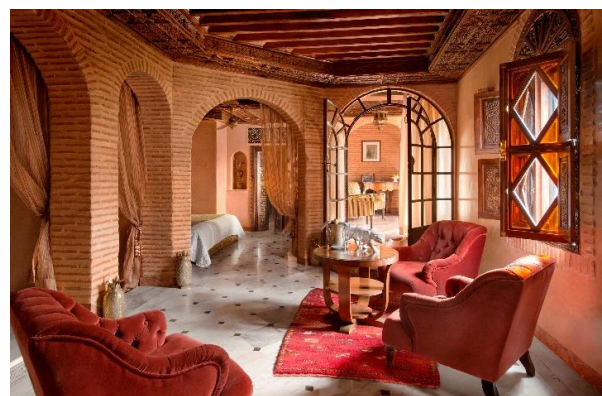

DELUXE SUITE
- 60 to 75 m²
- Personal host 24h/24
- 2 Extra beds possible in certain Deluxe Suites
- Private Balcony