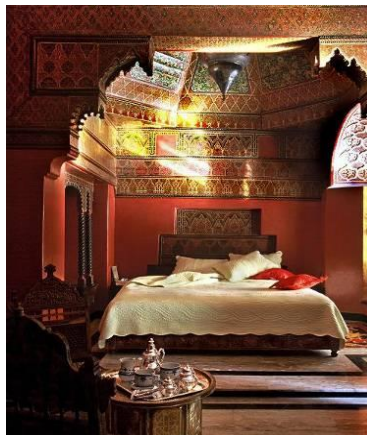

ROOMS AND SUITES

28 rooms and suites feature its own decoration mingling sophistication with detailed perfection and elegance of an intimate atmosphere. Marble or Zellige bathrooms with bath and shower, 2 bathroom sinks and separated toilet, hair dryer, powder corner. Sound proofing, air conditioning, central heating, TV satellite, DVD/CD players, direct phone, free wifi, I-pod station, complimentary soft mini-bar, safe, king size bed, fire place, living room, antics, paintings, art craft and art collection, sculpted or high vaulted ceilings, marble, precious woods and marbles, tadelakt, copper...

PRESTIGE DELUXE
- 30 à 40m²

JUNIOR SUITE
- 40 à 45 m²
- 1 extra bed possible

JUNIOR SUITE DELUXE
- 40 à 45m²
- Private balcony

SUITE
- 45 à 60 m²
- 1 extra bed possible
- Private space in front of the room

SUITE DELUXE
- 60 à 75m²
- 2 extra beds possible
- Private balcony

SPECIAL FOLIE THE MUST!

EXCLUSIVE SUITE

The apartment has a separate living room with fireplace and a desk, two bathrooms, one with a shower for Mr. and Mrs. A Jacuzzi bath and a room with a private terrace with a view on the Riad Bahia. The apartment can accommodate 2 extra beds.